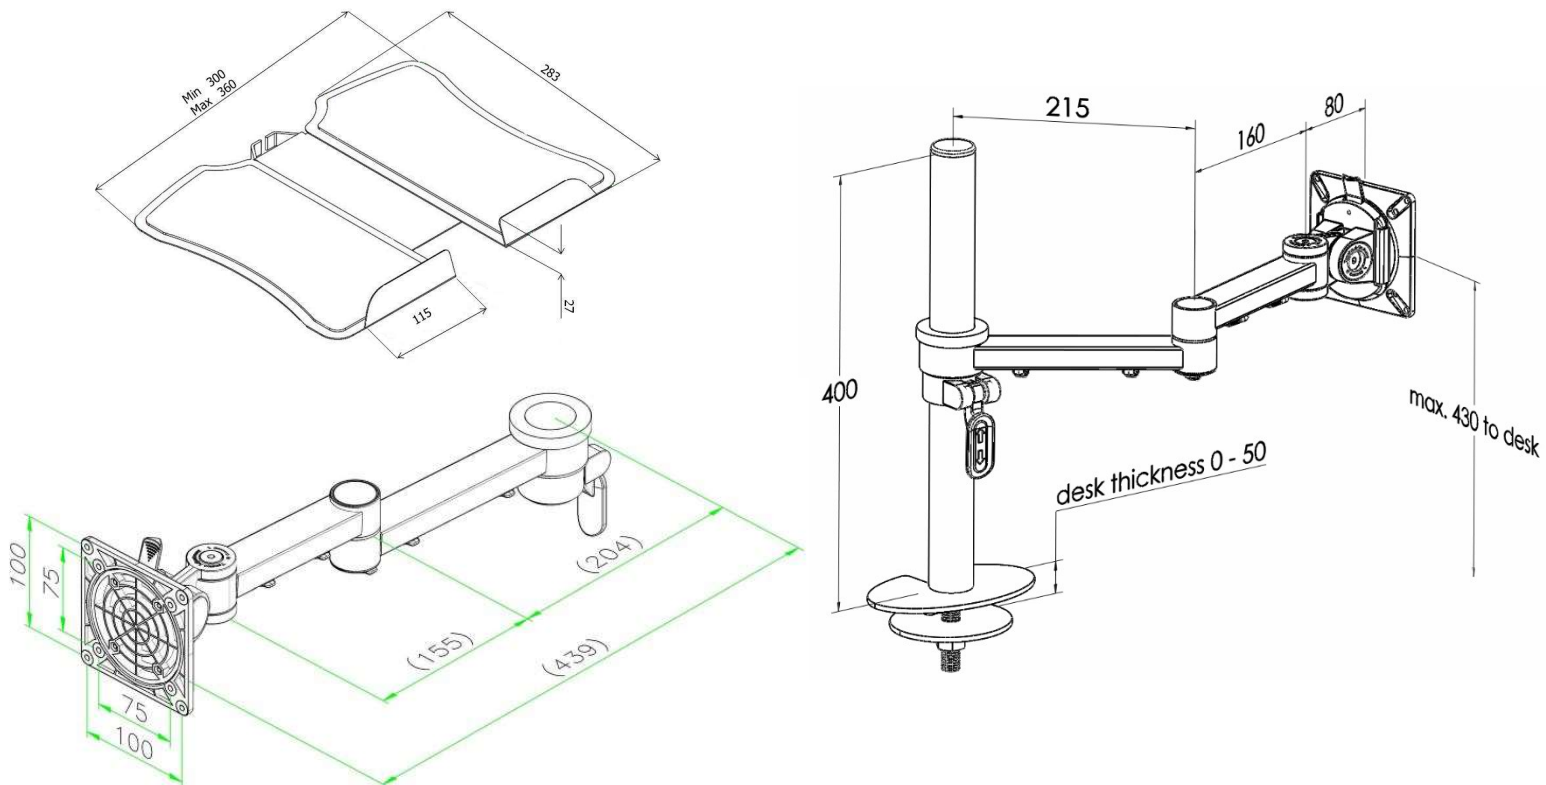

XSTREAM dual beam with through-desk post and laptop attachment

Product Specification

Product code	XSTREAM2PMCOMB06S - silver
Weight capacity	10kg
Max screen size	30"
Max forward extension	460mm
VESA	75mm & 100mm VESA compliant
Movement	Height adjustment, tilt, swivel, rotation and reach
Height adjustment	Max height adjustment 380mm from desk top
Fixings	Supplied with through-desk fixing for 0-50mm thick desk

Additional Information

Two dual beam arms with manual height adjustment

Laptop holder attachment with VESA fitting

Additional +/- 70mm available with ratchet mechanism

Lockable quick release VESA function

Compact – folds back into a space of 40mm

Silver – XSTREAM2PMCOMB06S - RAL code 9006

White – XSTREAM2PMCOMB06W - RAL code 9010

Black – XSTREAM2PMCOMB06B - RAL code 9005

Ergo
01235 773373
www.ergoldt.co.uk
sales@ergoldt.co.uk

XSTREAM dual beam with through-desk post and laptop attachment

Product Dimensions

Product code	XSTREAM2PMCOMB06
Clamp	Max desk depth 50mm
Post	400mm
Arms	Max 460mm extension
VESA	75mm & 100mm VESA compliant
Height adjustment	Max height adjustment 300mm
Tilt	85 degrees up / 85 degrees down (170 degrees total)
Laptop holder	W: 300mm-360mm, D: 283mm