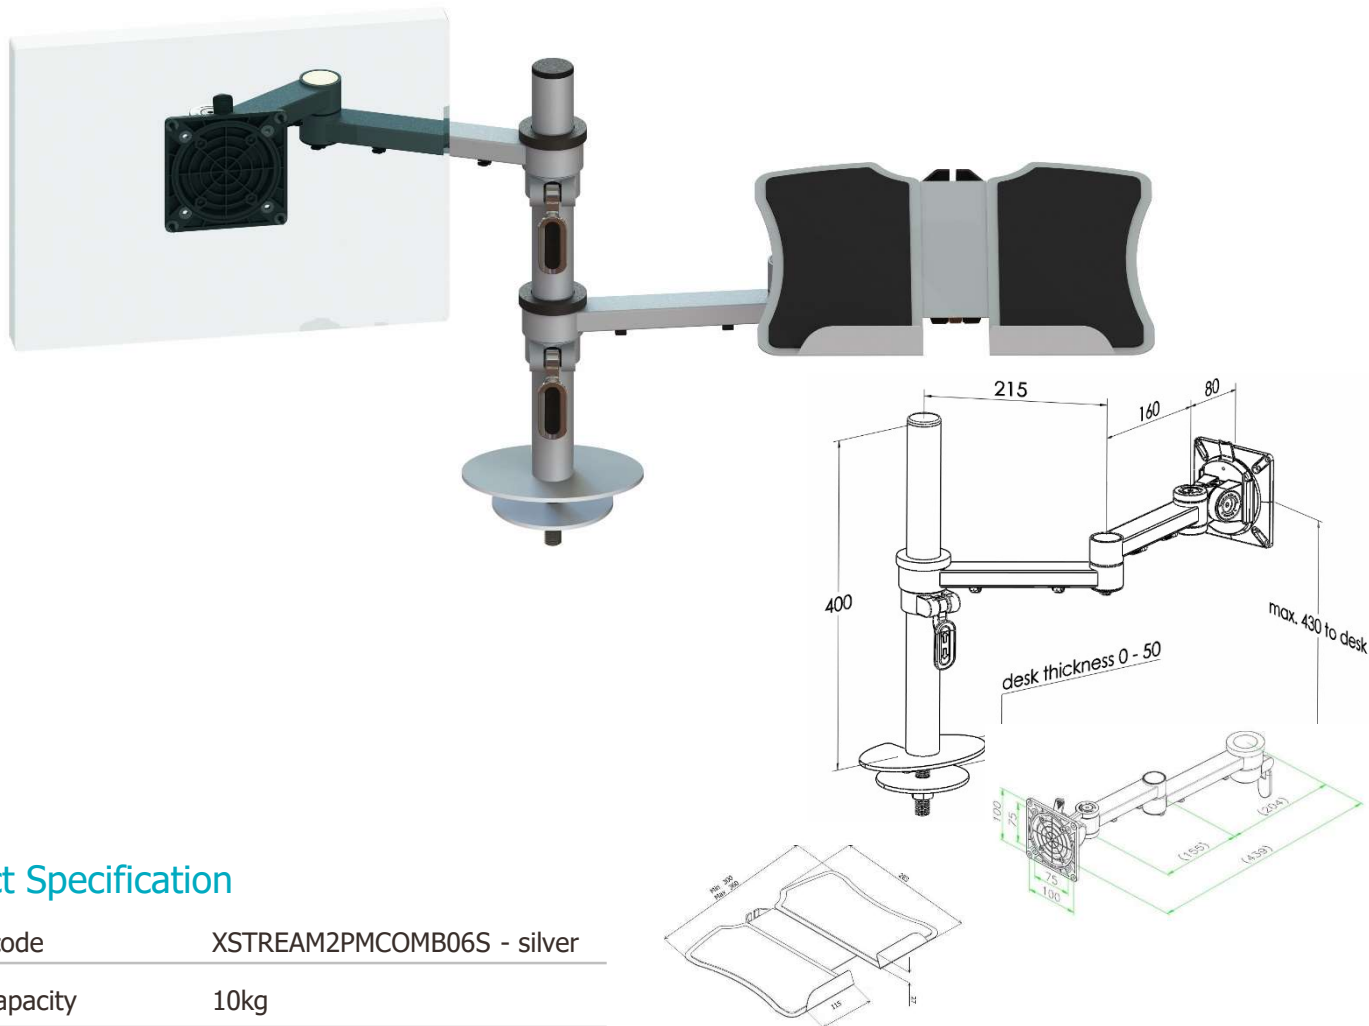

XSTREAM dual beam with through-desk post and laptop attachment

Product Specification

Product code	XSTREAM2PMCOMB06S - silver
Weight capacity	10kg
Max screen size	30"
Max forward extension	460mm
VESA	75mm & 100mm VESA compliant
Movement	Height adjustment, tilt, swivel, rotation and reach
Height adjustment	Max height adjustment 380mm from desk top
Fixings	Supplied with through-desk fixing for 0-50mm thick desk

Additional Information

Two dual beam arms with manual height adjustment

Laptop holder attachment with VESA fitting

Additional +/- 70mm available with ratchet mechanism

Lockable quick release VESA function

Compact – folds back into a space of 40mm

Silver – XSTREAM2PMCOMB06S - RAL code 9006

White – XSTREAM2PMCOMB06W - RAL code 9010

Black – XSTREAM2PMCOMB06B - RAL code 9005

Ergo
01235 773373
www.ergoldt.co.uk
sales@ergoldt.co.uk

XSTREAM dual beam with through-desk post and laptop attachment

Product Dimensions

Product code	XSTREAM2PMCOMB06
Clamp	Max desk depth 50mm
Post	400mm
Arms	Max 460mm extension
VESA	75mm & 100mm VESA compliant
Height adjustment	Max height adjustment 300mm
Tilt	85 degrees up / 85 degrees down (170 degrees total)
Laptop holder	W: 300mm-360mm, D: 283mm